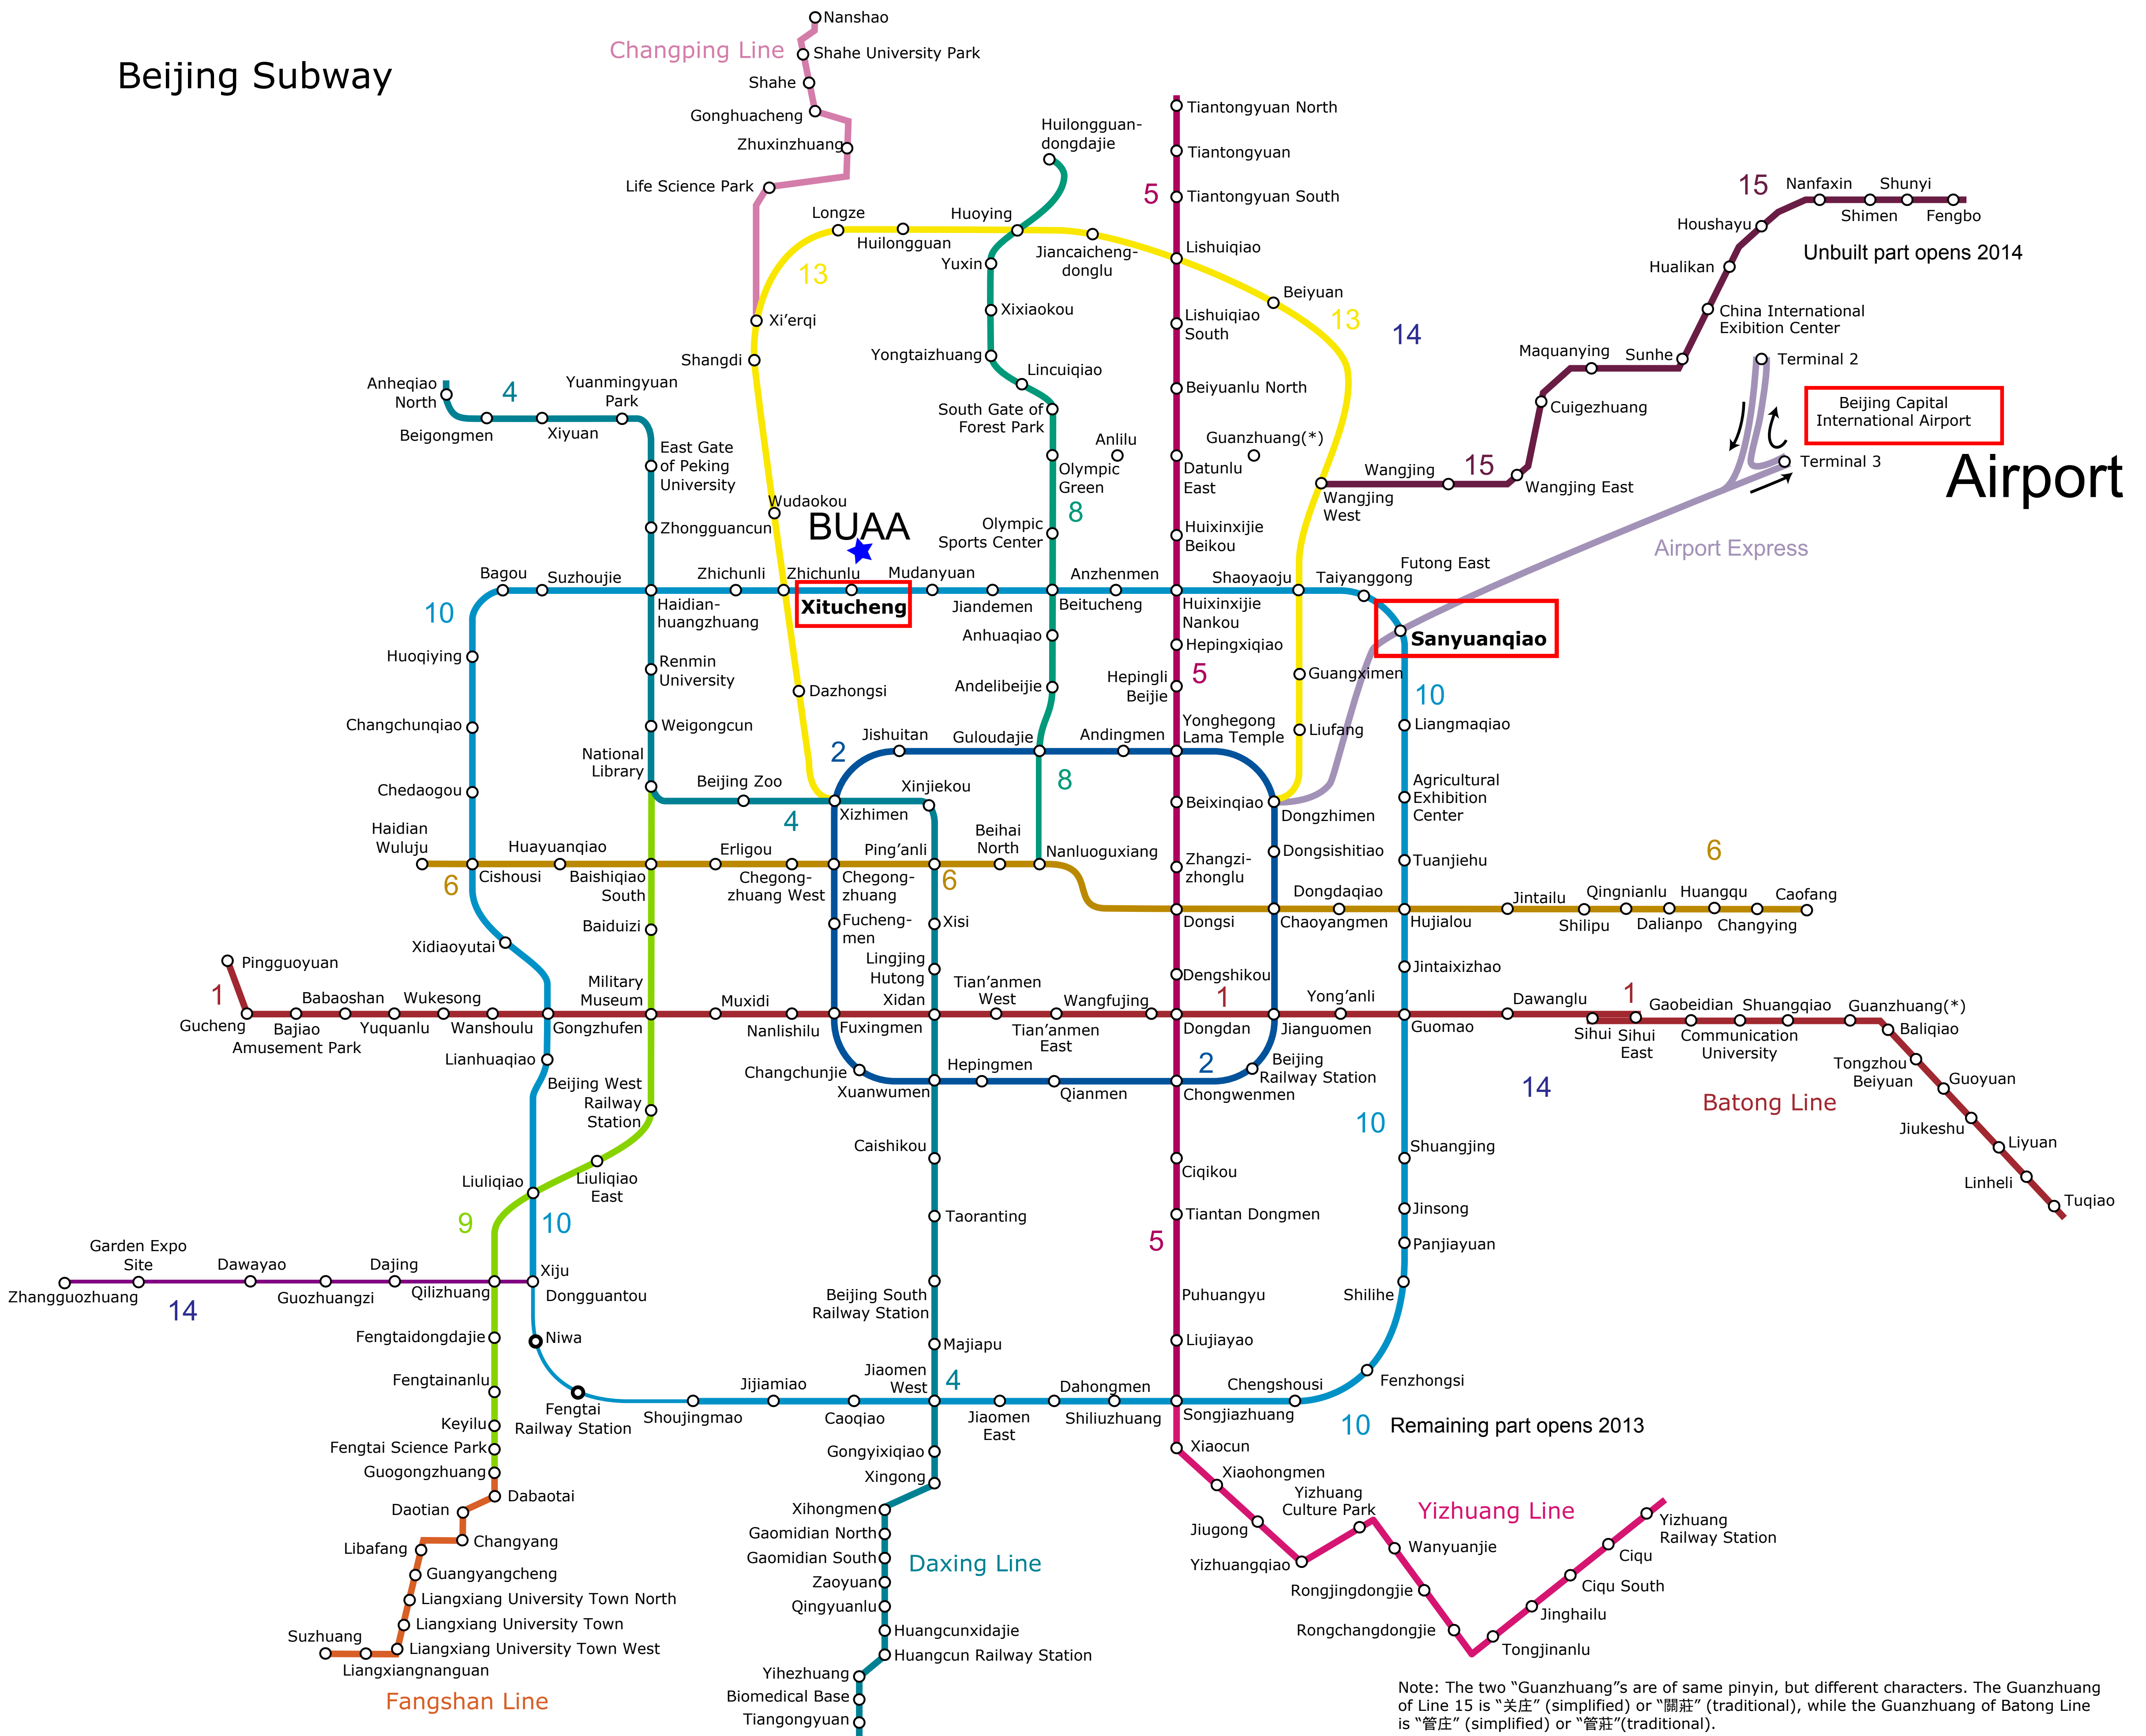

How to get to Beihang from Capital airport by Public Transportation.

Step 1) Take Airport Express to 三元桥(Sanyuanqiao). The Airport Express works from 6:00 to 23:00, which costs CNY ¥25

Step 2) Walk to the station of Subway Line 10. Take Subway Line 10 to 西土城(Xitucheng).

Line 10 works from 5:00 to 23:00, which costs CNY ¥2

Step 3) Walk out from Exit A, go straight to the north about 700 meters, you'll see 北京航空航天大学(BUAA, Beihang University)

Photo of New Main Building of Beihang University (北京航空航天大学新主楼会议中心)